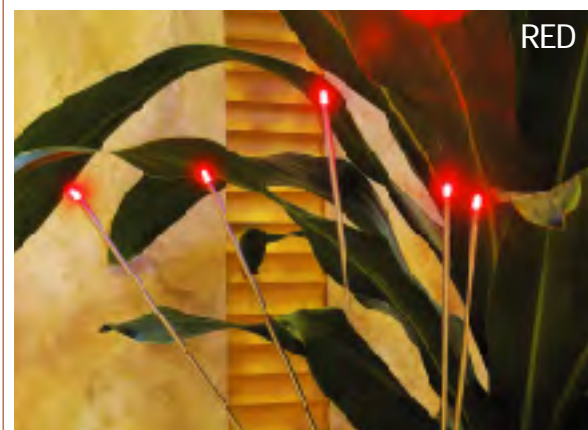

Opened, installed and locked onto the pole easily

Four spot bases with 24 LED lights

Self-adjusting clamps can fit any sized pole of market umbrella from dia. 1-3/8" to 2", and can be opened, installed and locked onto the pole easily. Twenty-four long life LEDs provides even, soft and nature-like light from four spot bases. Rechargeable battery can work over 500 times and fully charged battery can last 8 hours every time. The life span of our super-brite LED is over 100,000 hours.

LED Umbrella Light

-Quick Clamp Style

Choose from:

Rechargeable Version

Battery Operated Version

05 LED

Super Flux LED

LED Firefly low voltage garden stake lights insert into grassy areas, planters, flowerbeds, bushes, and shrubs. Illuminating with energy saving and safe low voltage LEDs the LED Firefly products appear as fireflies dancing when a light breeze is present. Energy saving LEDs are designed into the end of a stainless steel shaft which is designed to be inserted into the ground.
(Low Voltage Adapter Included)

- ITEM NO.: X053001
- 20" / 27.5" / 39"H

LED Firefly (Low-Voltage Garden Stake Light W/Adaptor)

GREEN

WHITE

RED

BLUE

26 | LED FIREFLY (LOW-VOLTAGE GARDEN STAKE LIGHT)

Nothing says "green" more than the combination of Solar and LED. Solar energy is converted to electricity and stored in batteries to be used by the extremely low power consuming LED. No coal or fossil fuels are burned to power the LED Solar Path Lights by LGI(Asia).

Easy to install, maintenance free, long operating hours, long life LEDs, the LED Solar Path Series are perfect for lawn and garden, parks, town squares, and any other area where energy saving path illumination is desired.