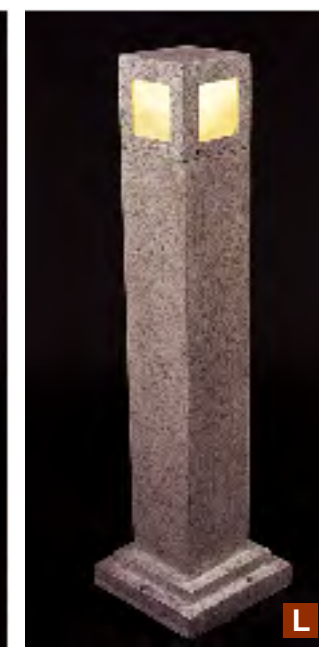

Rock Art Light Series

- **A** • X309018
  • 12-1/4" x 12-1/4" x 5-1/8"
- **B** • X309159
  • 15-1/2" x 8-1/4" x 5-3/4"
- **C** • X309014
  • 9" x 9" x 6-3/4"
- **D** • X309134
  • 7-1/2" x 5-3/4" x 6-1/8"
- **E** • X309002
  • 12-1/4" x 12-1/4" x 5-1/8"
- **F** • X309005
  • 9-1/2" x 8-1/2" x 14-1/2"
- **G** • X309017
  • 10-1/4" x 10-1/4" x 14-1/2"
- **H** • X309029
  • 12" x 12" x 13-1/2"
- **I** • X309160
  • 8-1/2" x 8-1/2" x 15-3/4"
- **J** • X309011
  • 8-1/2" x 8-1/2" x 15-3/4"
- **K** • X309136
  • 8-1/4" x 8-1/4" x 31-1/2"
- **L** • X309003
  • 18-1/4" x 8-1/4" x 31-1/2"
- **M** • X309098
  • 8-1/4" x 8-1/4" x 31-1/2"