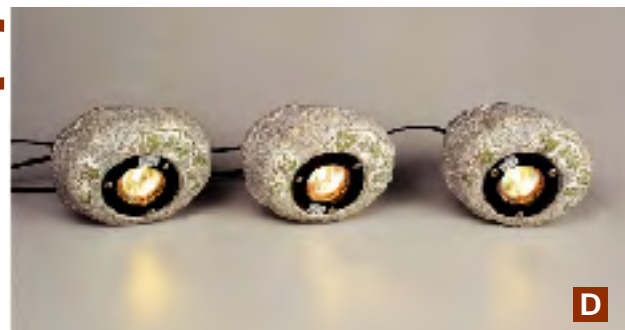

Rock Art Light Series are voltage & water-resistant and incorporate Halogen MR 16 bulbs as the light source.

(Available with or without transformer and also available with LEDs as the light source).