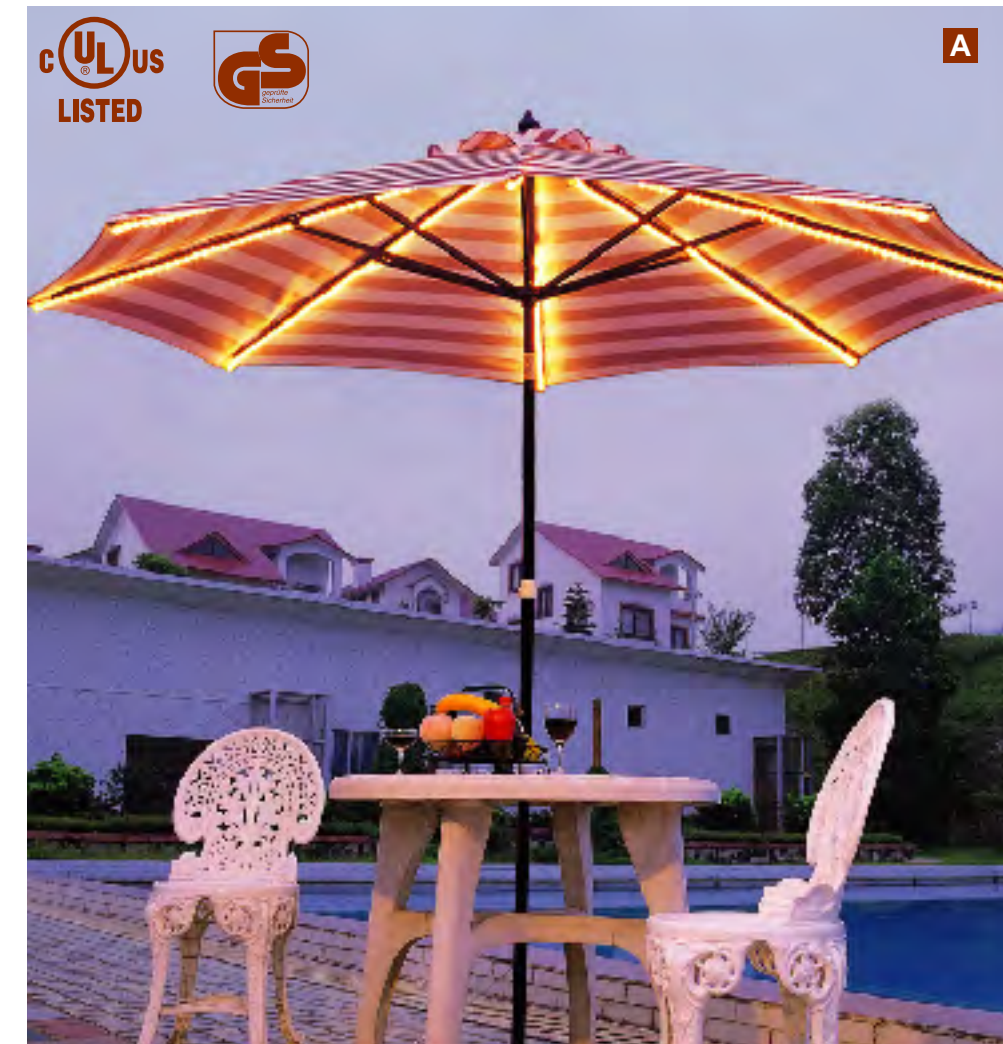

Decorative Umbrella Light

A