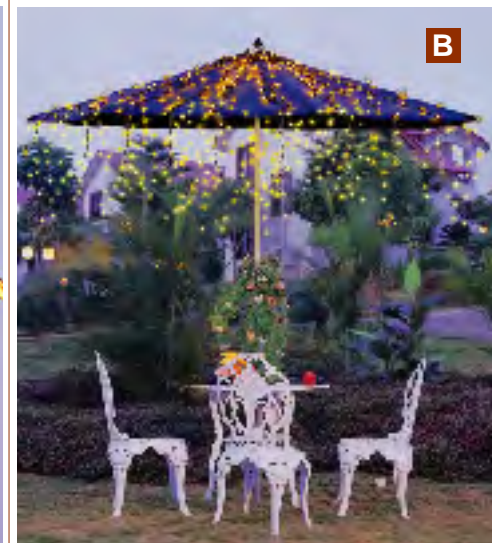

Opened, installed and locked onto the pole easily

Four spot bases with 24 LED lights

Self-adjusting clamps can fit any sized pole of market umbrella from dia. 1-3/8" to 2", and can be opened, installed and locked onto the pole easily. Twenty-four long life LEDs provides even, soft and nature-like light from four spot bases. Rechargeable battery can work over 500 times and fully charged battery can last 8 hours every time. The life span of our super-brite LED is over 100,000 hours.

Decorative Umbrella Light is a new innovation that creates romantic ambiance and provides ample warm lighting for umbrellas. Decorative Umbrella Lights are perfect for the patio, picnics, pool-side reading, restaurants, or simply just relaxing under the umbrella. LGI(Asia)'s umbrella lighting is easy to use, safer than candles, and offer a full pricing range to meet customers' needs.

Decorative Umbrella Light

A

B

C

STYLE	ITEM NO.	DESCRIPTION	BULB SPEC	VOLT(V)	CORD LENGTH	BULB LIFE
A	X101059	Round Duralight™ Umbrella Light, 10mm, 8ribs, 50" length	5V50MA	120/240	12' Lead Cord	25,000Hrs
A	X101118	Rectangular Duralight™ Umbrella Light, 13mm x 10.5mm, 8ribs, 50" length	5V50MA	120/240	12' Lead Cord	25,000Hrs
A	X101127	Round Duralight™ Umbrella Light, 10mm, 6ribs, 50" length	5V50MA	120/240	12' Lead Cord	25,000Hrs
A	X101562	Rectangular Duralight™ Umbrella Light, 13mm x 10.5mm, 6ribs, 50" length	5V50MA	120/240	12' Lead Cord	25,000Hrs
B	X101061	Shooting Star Canopy, 500bulbs & 20clusters, 57" length	5V50MA/2V115MA	120/240	12' Lead Cord	25,000Hrs
C	X101069	Rice lights, 150bulbs, 6ribs, 50" length	5V50MA/9V70MA	120/240	12' Lead Cord	25,000Hrs
C	X101060	Rice lights, 200bulbs, 8ribs, 50" length	5V50MA/9V70MA	120/240	12' Lead Cord	25,000Hrs