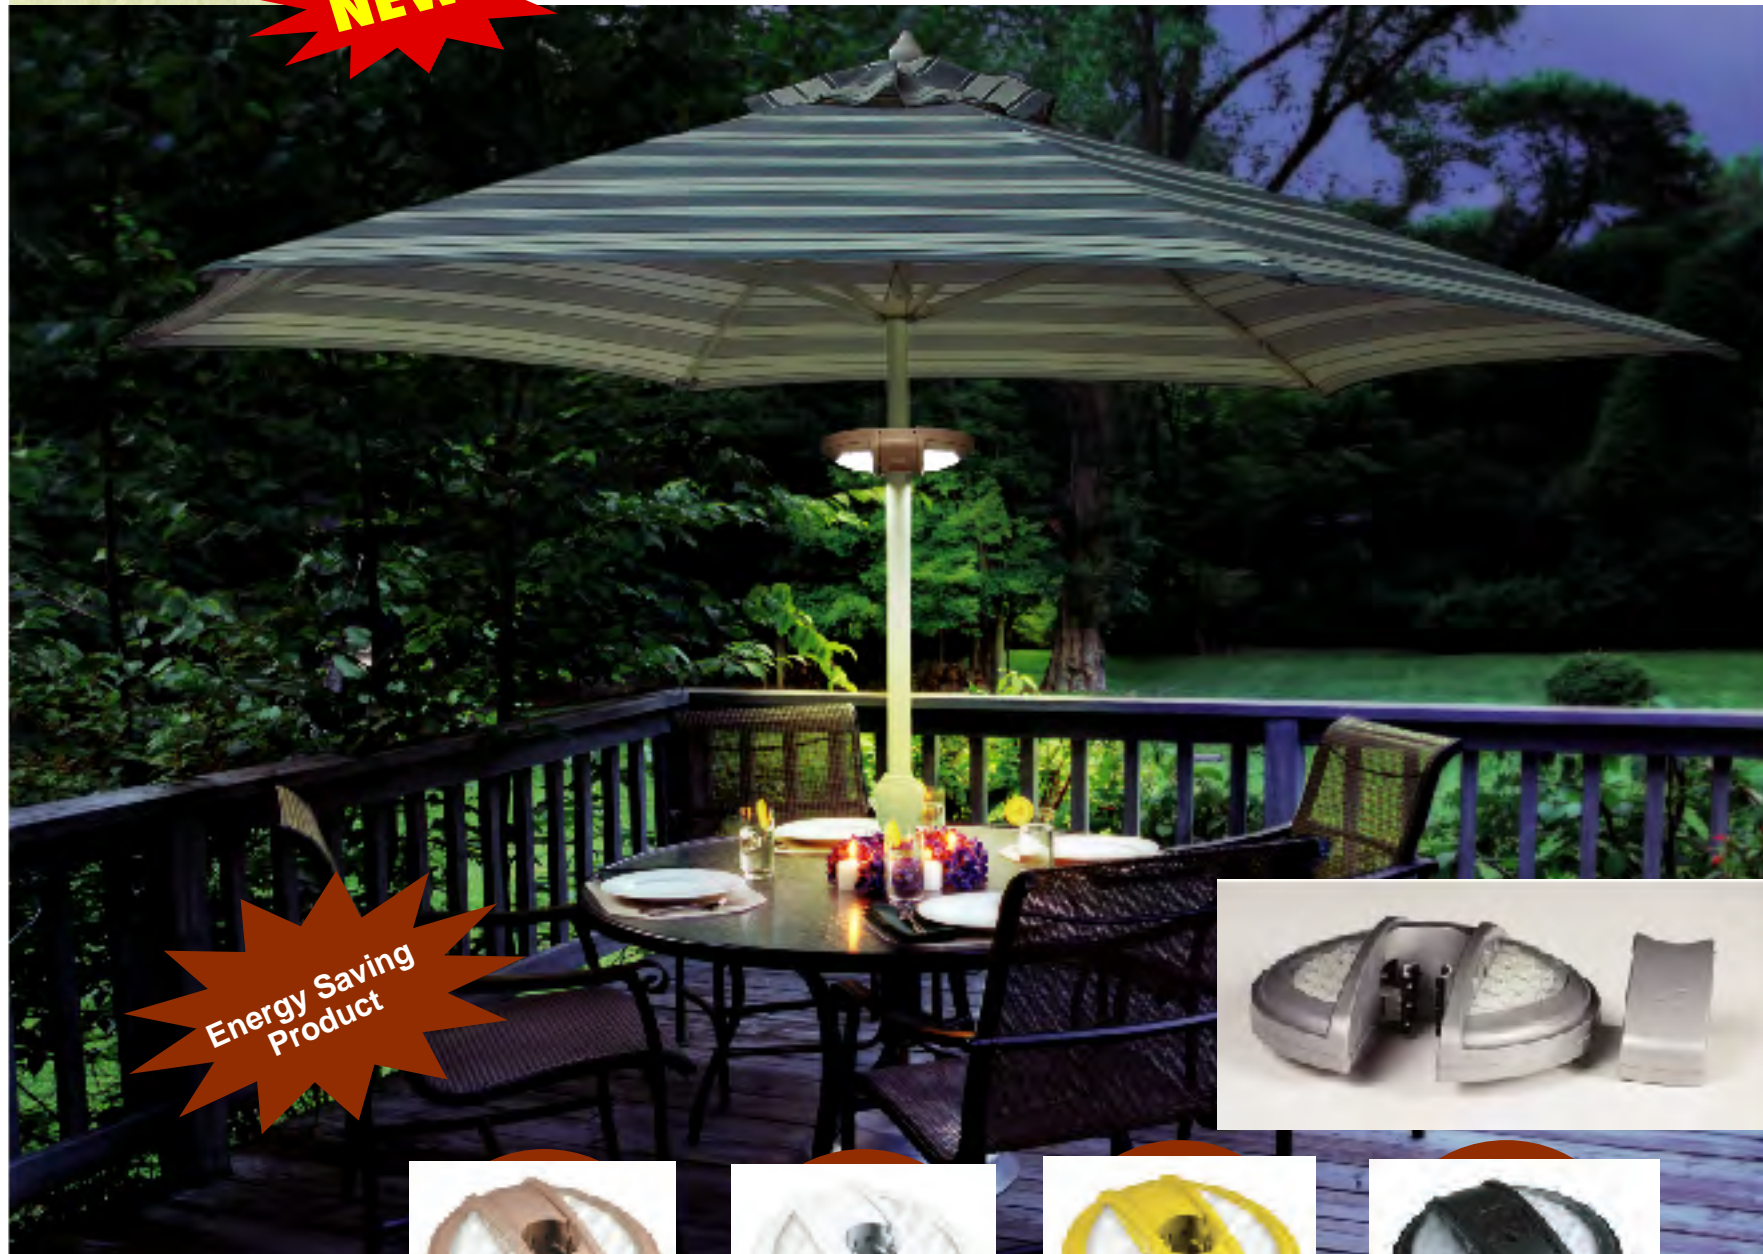

Opened, installed and locked onto the pole easily

Four spot bases with 24 LED lights

Self-adjusting clamps can fit any sized pole of market umbrella from dia. 1-3/8" to 2", and can be opened, installed and locked onto the pole easily. Twenty-four long life LEDs provides even, soft and nature-like light from four spot bases. Rechargeable battery can work over 500 times and fully charged battery can last 8 hours every time. The life span of our super-brite LED is over 100,000 hours.

Available in White, Black and Brown Wire and Matching Husk; Clear Bulbs.

LGI(Asia) introduces a new innovative LED Umbrella Light with an advanced “quick clamp” system. The new Quick Clamp system makes installation and removal easy, and ensures even pressure on the umbrella pole providing a non-slip grip.

NEW!

Energy Saving Product

Standard Available Colors:

Beige, White, Fiesta/Sunshine Yellow, and Black. Custom colors available upon request

The new LED Umbrella Light - Quick Clamp Style offers enhanced brightness, and a longer life span. The “Patent Pending” housing styles have been enhanced to meet customers’ expectations. This smart new design, incorporating state of the art LED technology, enables cordless illumination by attaching it in one of two ways to the underside of any standard household or commercial umbrella pole up to 2” in diameter.