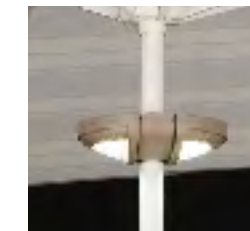

Step3:Turn On