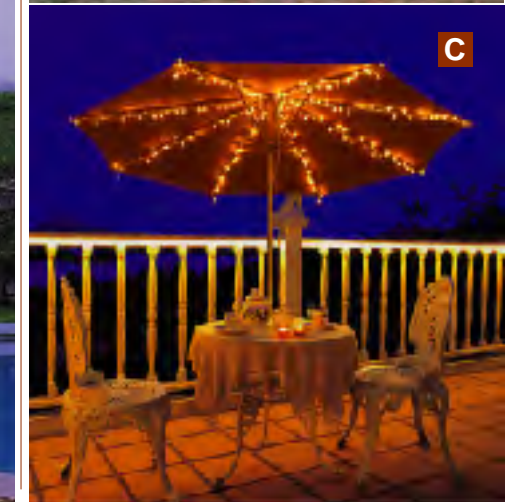

Opened, installed and locked onto the pole easily

Four spot bases with 24 LED lights

Self-adjusting clamps can fit any sized pole of market umbrella from dia. 1-3/8" to 2", and can be opened, installed and locked onto the pole easily. Twenty-four long life LEDs provides even, soft and nature-like light from four spot bases. Rechargeable battery can work over 500 times and fully charged battery can last 8 hours every time. The life span of our super-brite LED is over 100,000 hours.

Decorative Umbrella Light is a new innovation that creates romantic ambiance and provides ample warm lighting for umbrellas. Decorative Umbrella Lights are perfect for the patio, picnics, pool-side reading, restaurants, or simply just relaxing under the umbrella. LGI(Asia)'s umbrella lighting is easy to use, safer than candles, and offer a full pricing range to meet customers' needs.

Decorative Umbrella Light

A

B

C

STYLE	ITEM NO.	DESCRIPTION	BULB SPEC	VOLT(V)	CORD LENGTH	BULB LIFE
A	X101059	Round Duralight™ Umbrella Light, 10mm, 8ribs, 50" length	5V50MA	120/240	12' Lead Cord	25,000Hrs
A	X101118	Rectangular Duralight™ Umbrella Light, 13mm x 10.5mm, 8ribs, 50" length	5V50MA	120/240	12' Lead Cord	25,000Hrs
A	X101127	Round Duralight™ Umbrella Light, 10mm, 6ribs, 50" length	5V50MA	120/240	12' Lead Cord	25,000Hrs
A	X101562	Rectangular Duralight™ Umbrella Light, 13mm x 10.5mm, 6ribs, 50" length	5V50MA	120/240	12' Lead Cord	25,000Hrs
B	X101061	Shooting Star Canopy, 500bulbs & 20clusters, 57" length	5V50MA/2V115MA	120/240	12' Lead Cord	25,000Hrs
C	X101069	Rice lights, 150bulbs, 6ribs, 50" length	5V50MA/9V70MA	120/240	12' Lead Cord	25,000Hrs
C	X101060	Rice lights, 200bulbs, 8ribs, 50" length	5V50MA/9V70MA	120/240	12' Lead Cord	25,000Hrs